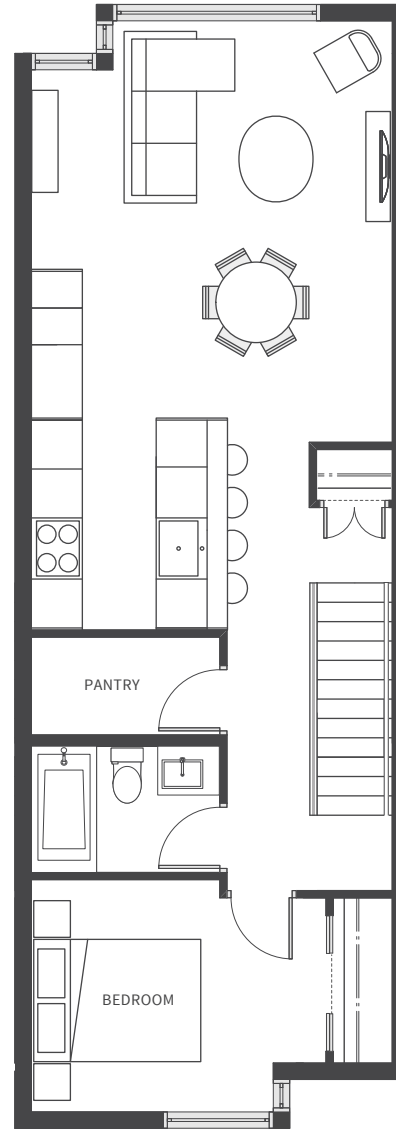

## Roof Deck Homes

Based on Unit Type C

3 BEDROOM + 2 BATH

Exterior: 209-217 SQFT

Interior: 1033-1269 SQFT

**Total: 1242-1486 SQFT**

LOWER LEVEL

UPPER LEVEL

LOWER LEVEL

UPPER LEVEL