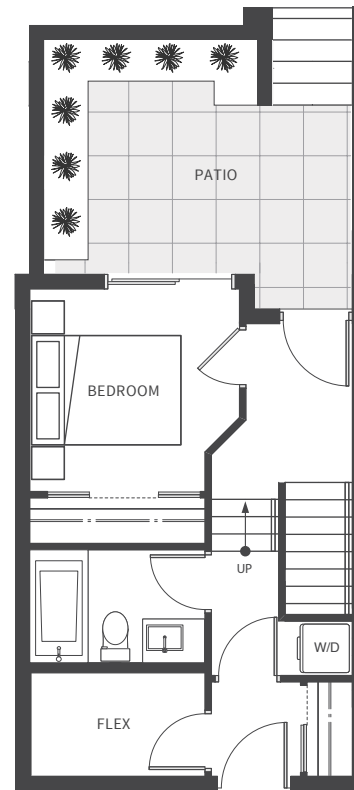

## Garden Homes

Based on Unit Type B

2 BEDROOM + 2 BATH

Exterior: 195-455 SQFT

Interior: 882-944 SQFT

**Total: 1186-1255 SQFT**

LOWER LEVEL

MAIN LEVEL

LOWER LEVEL

MAIN LEVEL