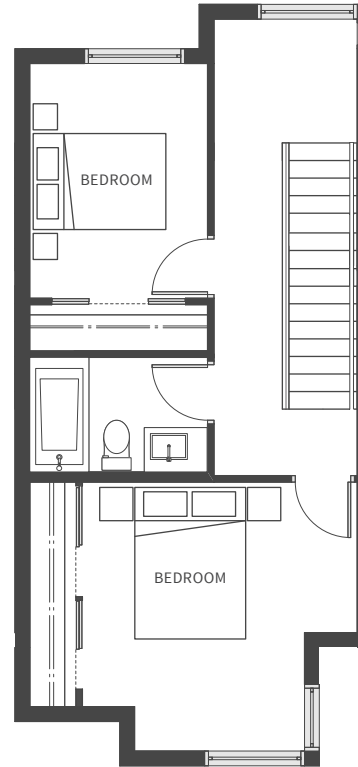

FRANCES

Walk the Drive

City Homes

Based on Unit Type A

3 BEDROOM + 2.5 BATH

Exterior: 477-546 SQFT

Interior: 1319-1495 SQFT

Total: 1796-2041 SQFT

MAIN LEVEL

UPPER LEVEL

MASTER LEVEL

ROOF DECK

MAIN LEVEL

UPPER LEVEL

MASTER LEVEL