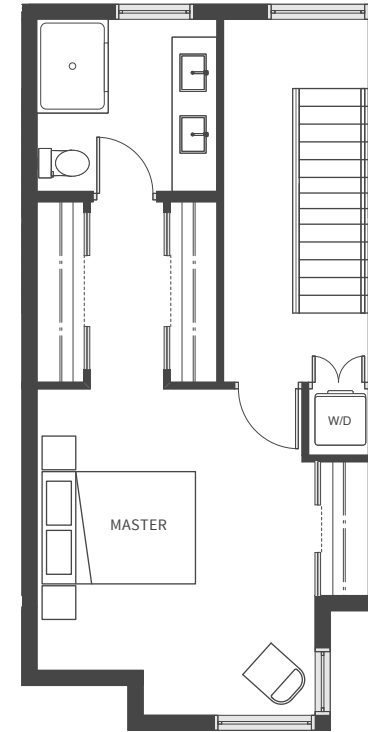

FRANCES

Walk the Drive

City Homes

Based on Unit Type A

3 BEDROOM + 2.5 BATH

Exterior: 477-546 SQFT

Interior: 1319-1495 SQFT

Total: 1796-2041 SQFT

MAIN LEVEL

UPPER LEVEL

MASTER LEVEL

ROOF DECK

MAIN LEVEL

UPPER LEVEL

MASTER LEVEL