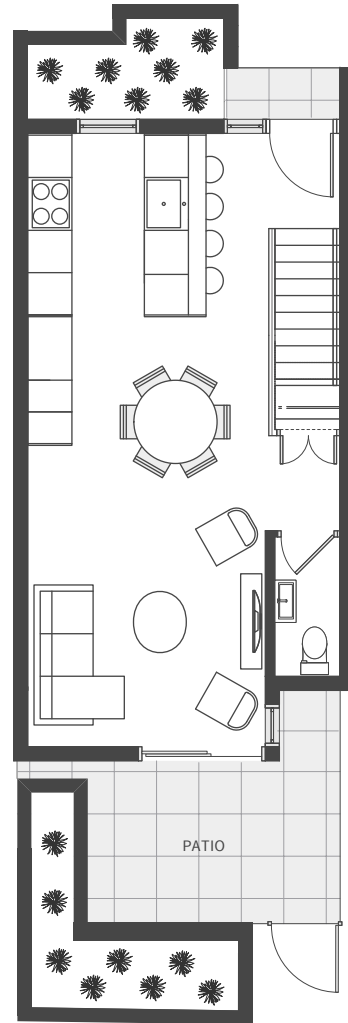

FRANCES

Walk the Drive

City Homes

Based on Unit Type A

3 BEDROOM + 2.5 BATH

Exterior: 477-546 SQFT

Interior: 1319-1495 SQFT

Total: 1796-2041 SQFT

MAIN LEVEL

UPPER LEVEL

MASTER LEVEL

ROOF DECK

MAIN LEVEL

UPPER LEVEL

MASTER LEVEL