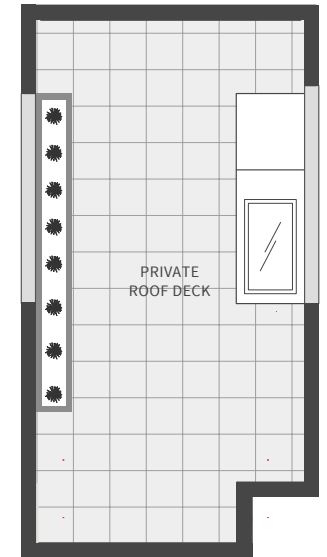

FRANCES

Walk the Drive

City Homes

Based on Unit Type A

3 BEDROOM + 2.5 BATH

Exterior: 477-546 SQFT

Interior: 1319-1495 SQFT

Total: 1796-2041 SQFT

MAIN LEVEL

UPPER LEVEL

MASTER LEVEL

ROOF DECK

MAIN LEVEL

UPPER LEVEL

MASTER LEVEL